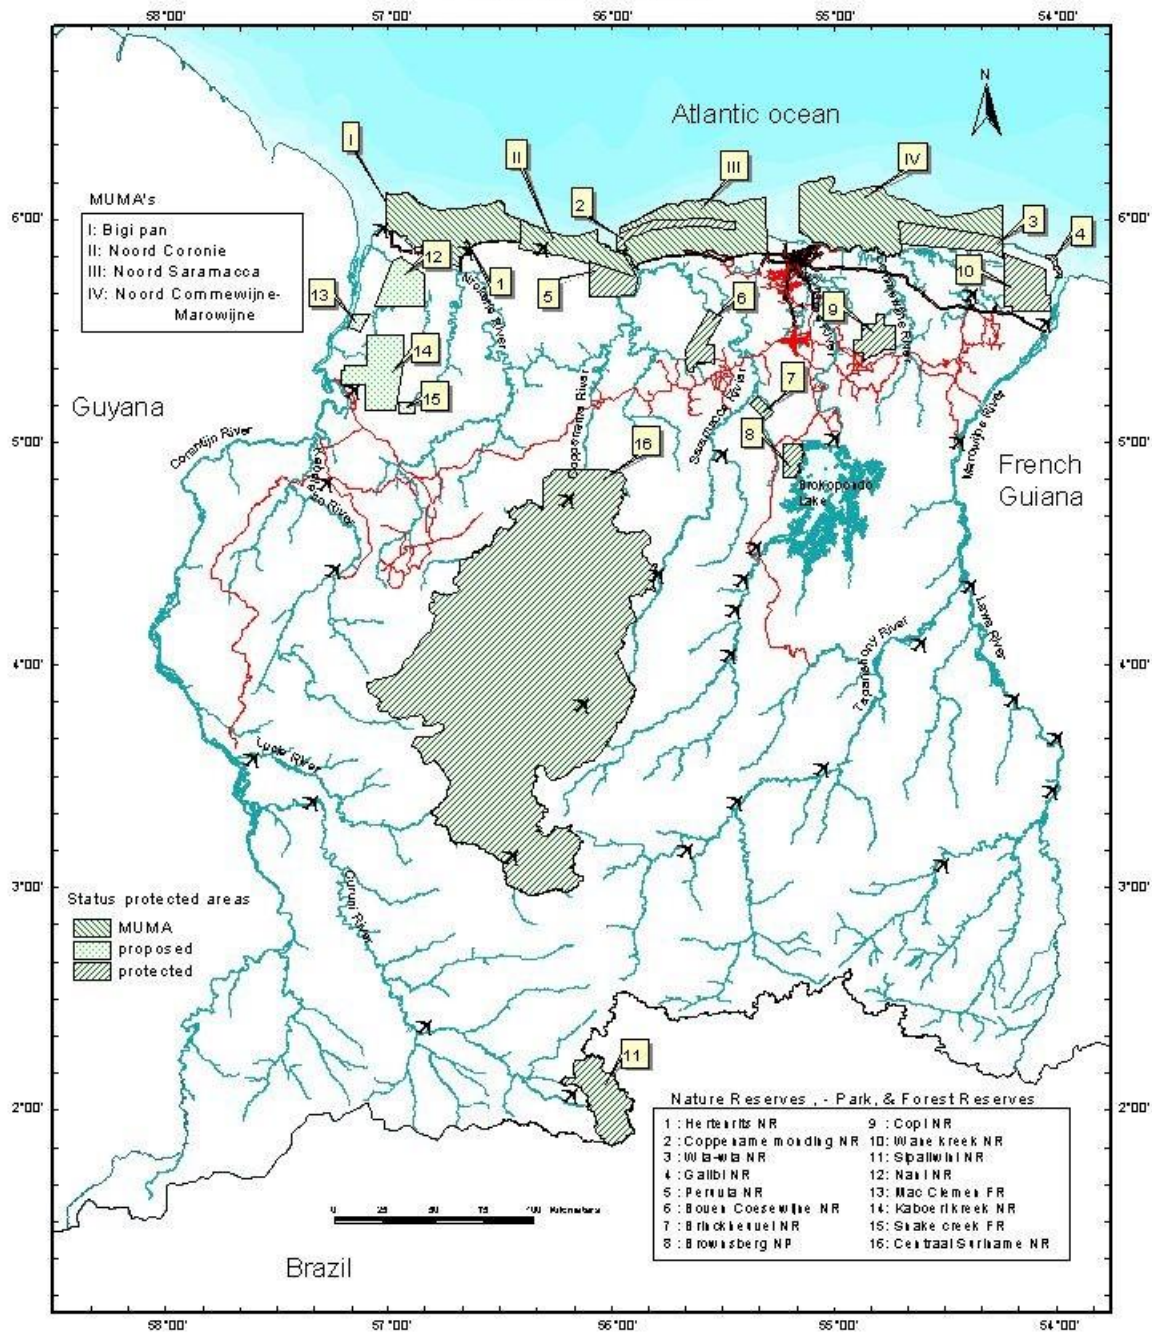

# Republic of Suriname Protected Areas

DATA SOURCES  
Topographical maps  
Satellite Images  
Protected Areas

Central Bureau for Aerial Survey  
CELOS, NARENA Dept.  
Forest Service Suriname

March, 2003